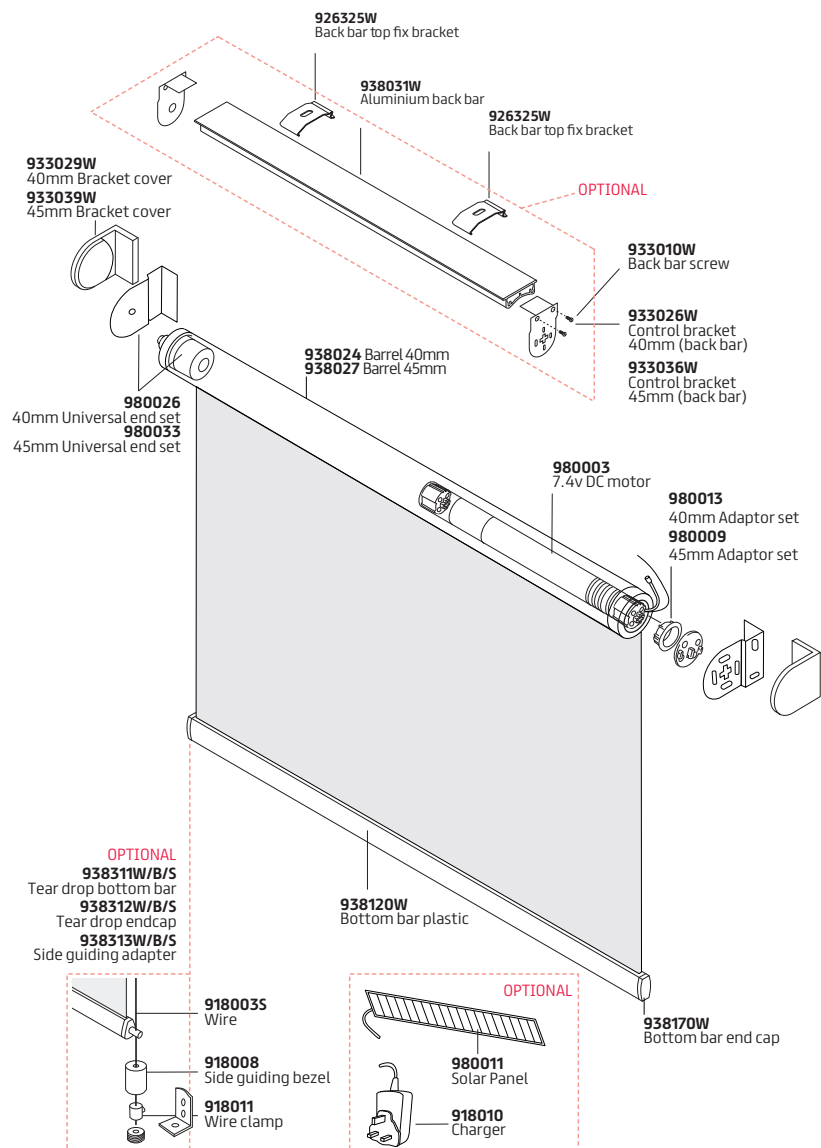

This product range comes with a full Lifetime Warranty as standard.