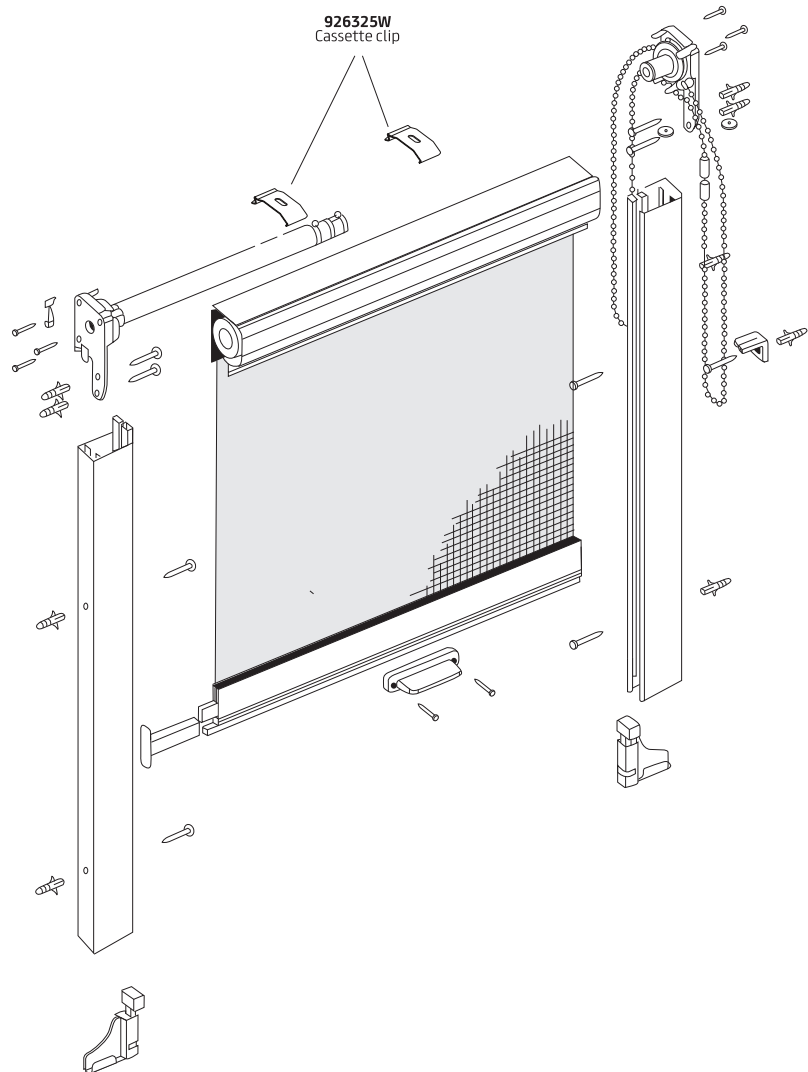

### Features:

The SK F30 retractable insect screen utilises a simple bead-chain sidewinder control as standard. White metal universal brackets for secure top fixing with powder-coated extruded aluminium cassette and side guide channels. Rot-proof PVC coated fibreglass mesh is locked into the barrel and bottom bar profile.

### Specification:

The SK F30 retractable insect screen with sidewinder operation. Roll-up flame retardant, rot-proof PVC coated fibreglass mesh within white powder-coated aluminium cassette, guide channels and bottom bar. Supported by sturdy metal brackets and incorporating plastic control chain.