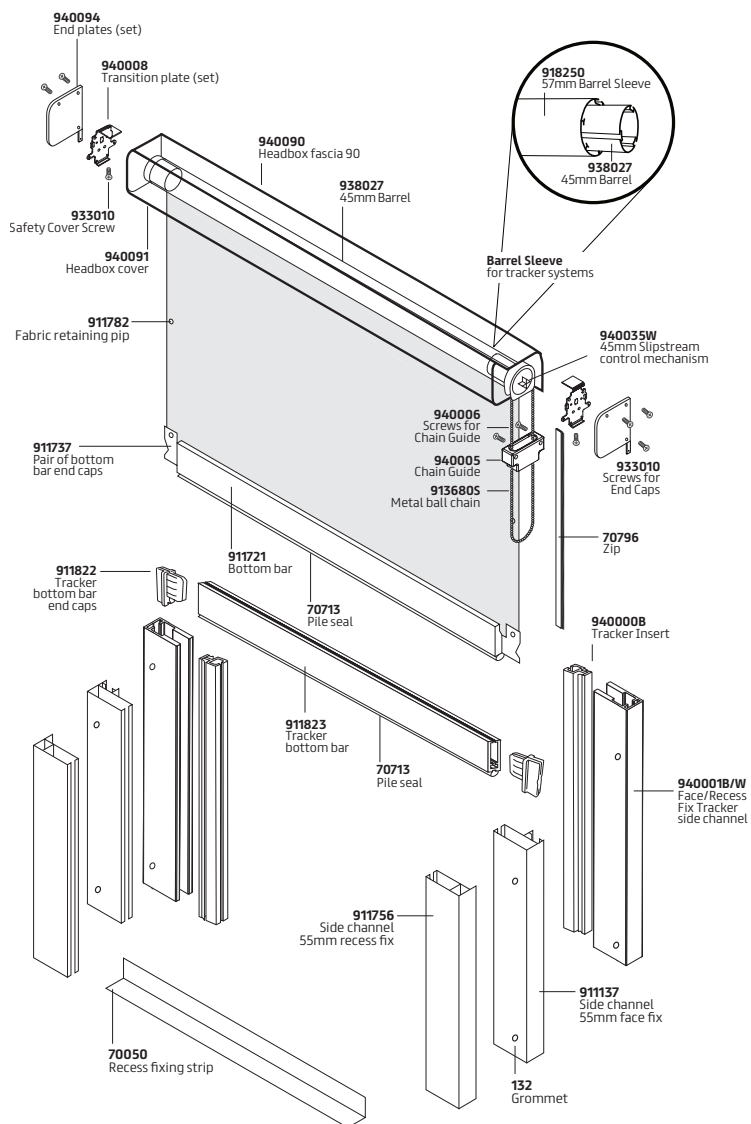

### Features:

All of the SKC40 sidewinder cassetted blinds come with an enclosed aluminium head-box and side channels as standard. The cassette is designed for top or face fixing and accommodates 32, 45, 53 or 70mm grooved aluminium barrels, depending on blind size and fabric weight. Fabric is locked into groove in barrel, and features aluminium bottom bar with pile seal. A robust Slipstream® sidewinder mechanism provides the effective means of operation with the use of metal control chain, held in place by a chain tidy. Studs fitted at edge of fabric to retain it within side channels. Black or white hardware as standard.

### Options:

Black or white hardware; Without side channels, C20-60/90/120; Tracker fabric retaining system; Available in any RAL colour.

### Specification:

SKC40-60/90/120 cassetted blind with side channels. Flame retardant fabric from the YewdaleDefiant® range, locked into grooved 32/45/53/70mm aluminium barrel along with aluminium bottom bar as standard. Black/white aluminium cassette, side channels and bottom bar and incorporating metal control chain.

## Cassette Blind Profile Dimension Guide

Model	Cassette Size (HxD)	Barrel Size Ø	Side Channel Size (WxD)
C40-60	77 x 73mm	32mm	55 x 13mm
C40-90	105 x 95mm	45mm	55 x 13mm
C40-120	140 x 120mm	53 / 70mm	55 x 13mm