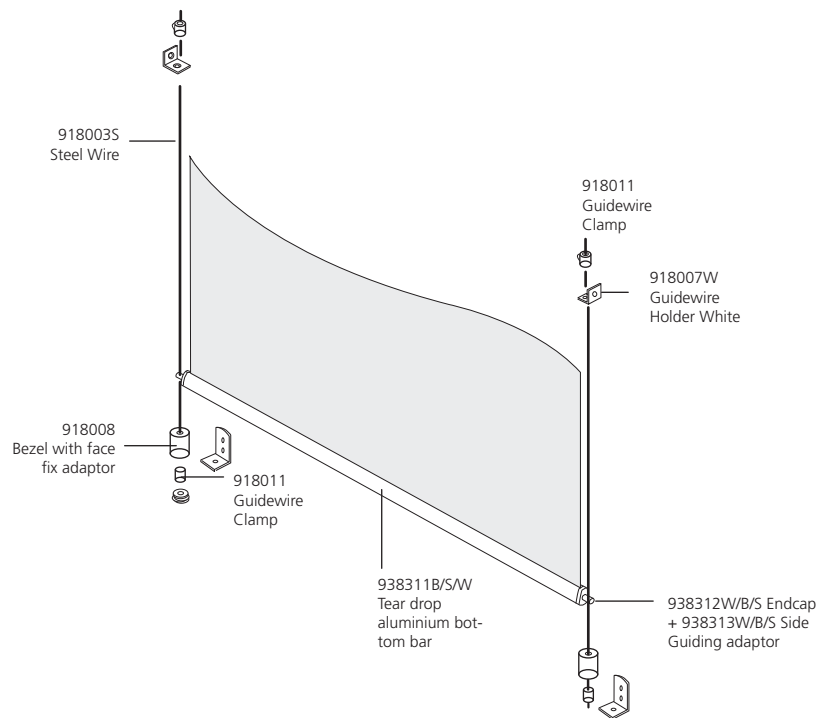

SK Wire Side-guiding System

Side-guiding System

SK Wire Side-guiding System

Features:

The SK wire side-guiding system was developed to ensure that roller blinds could be kept in a closed position regardless of the forces of gravity or movement of air around it. The rotatable bottom bar end-cap adaptor is held securely to the stainless steel wire, which provides the robust positioning mechanism; this, in turn, is held under tension by a metal bezel.

Specification:

SK Wire Side-Guiding System for use with roller blinds. Rotating bottom bar end-cap adaptor held securely to stainless steel wire, providing a robust positioning mechanism. System held under tension by metal bezels.