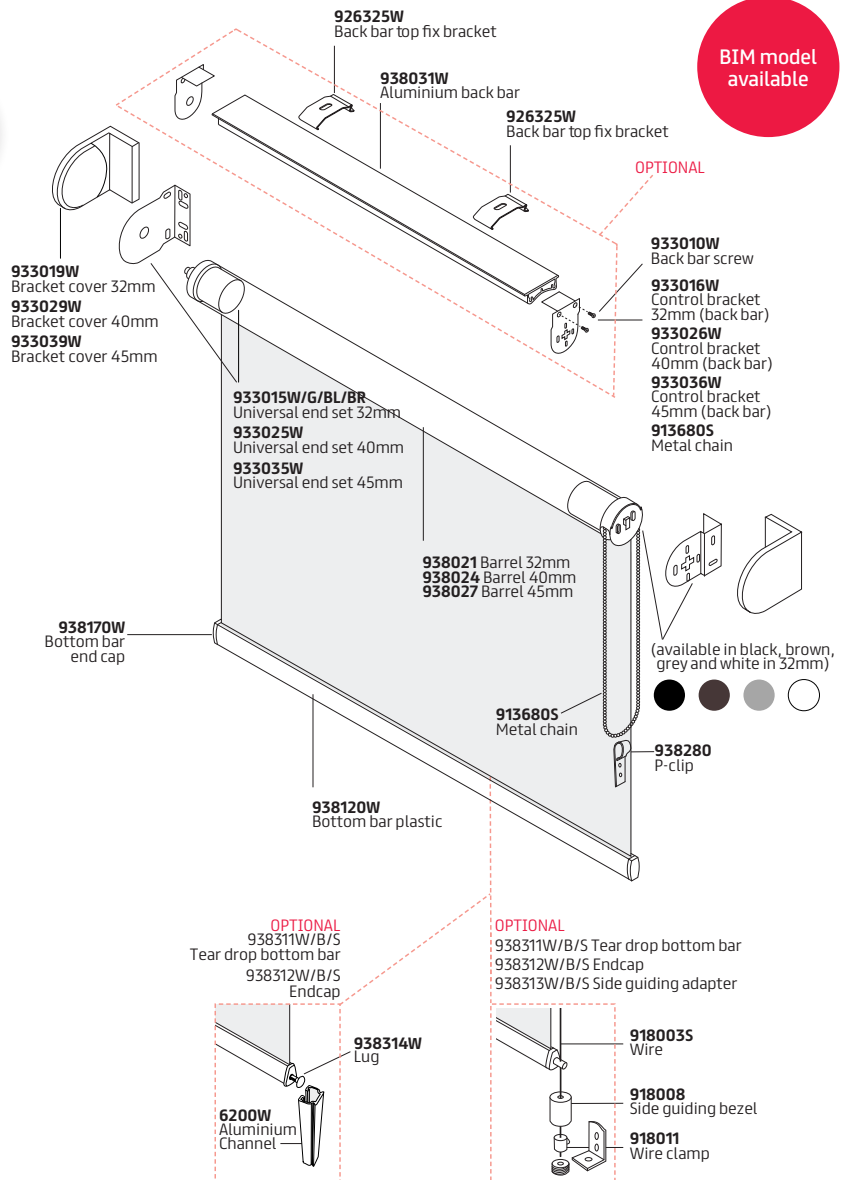

Find this product on NBS Source

This product range comes with a full Lifetime Warranty as standard.