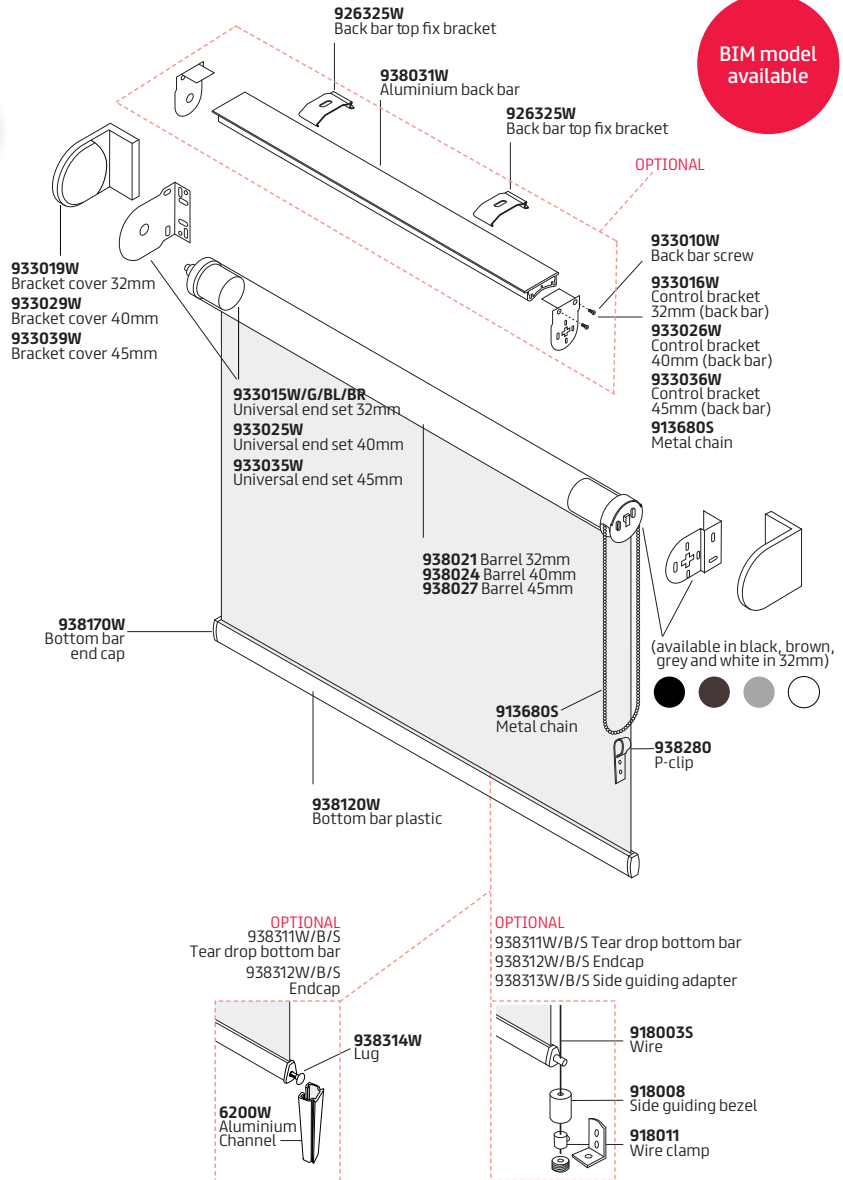

BIM model available

Find this product on NBS Source

This product range comes with a full Lifetime Warranty as standard.