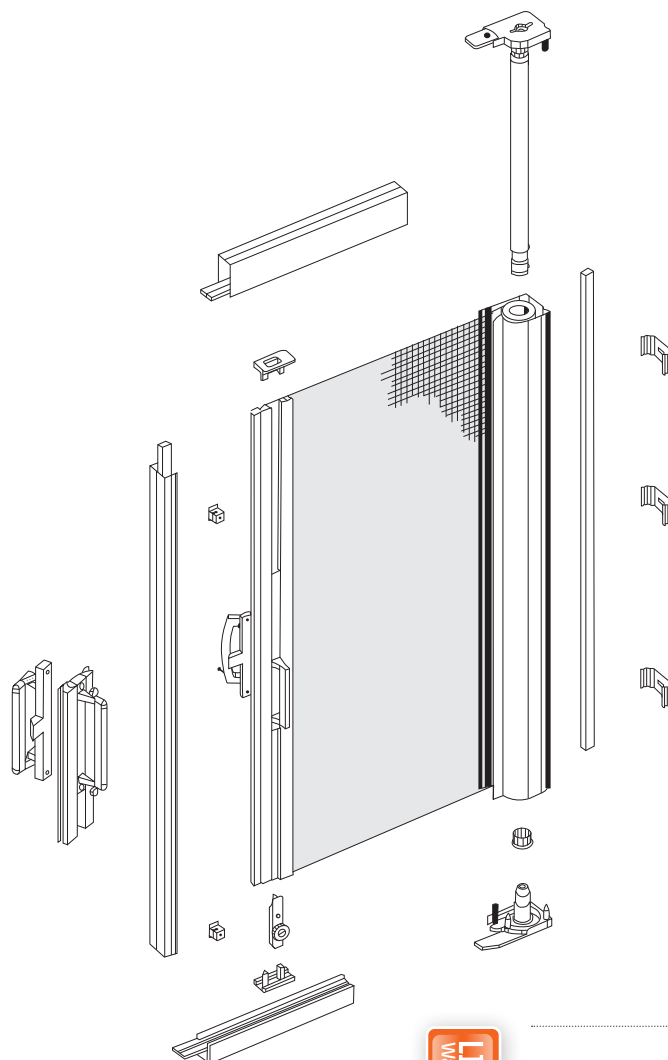

Model	Cassette Size (HxD)	Keep Plate Size	Bottom Channel Size (WxD)	Top Channel Size (WxD)
4, F40	43 x 50mm	29 x 14mm	22 x 22mm	42 x 22mm
4, F40D	43 x 50mm	N/A	22 x 22mm	42 x 22mm

4, F40 Single Door 4, F40D Double Door

Features:

The 4, F40 horizontally retractable insect screen with advanced slow-rise spring control ensures smooth and quiet operation. Available as single door unit (F40) or double door unit (F40D) as applicable. White metal universal brackets for secure top fixing with powder-coated extruded aluminium cassette and side guide channels. Rot-proof PVC coated fibreglass mesh is locked into the barrel and bottom bar profile.

Benefits:

The slim, unobtrusive profile of the 4, F40 roll-up system provides a suitable solution for doorways and large window openings in areas where food preparation is carried out. The 43mm cassette units will complement the décor of many interiors and the advanced spring operation ensures a reliable, consistency of use.

Specification:

The 4, F40/F40D horizontally retractable single/double insect screen unit with advanced slow-rise spring operation. Vandal resistant spring and decelerator mechanism is housed within white powder-coated aluminium cassette. Roll-up flame retardant, rot-proof PVC coated fibreglass mesh held securely inside guide channels and bottom bar. Supported by sturdy metal brackets.