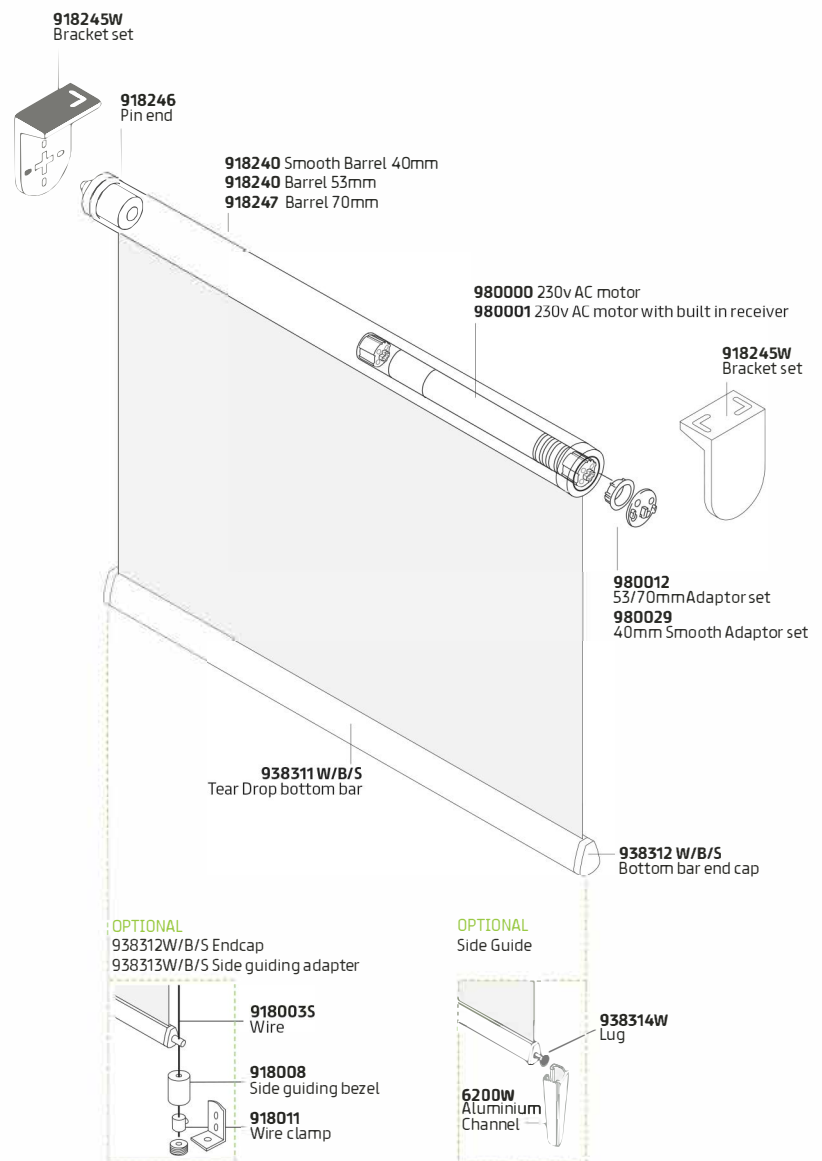

have you seen our new range of fabrics?

Find a matching option from the YewdaleDefiant® range. You'll find it easy to choose.