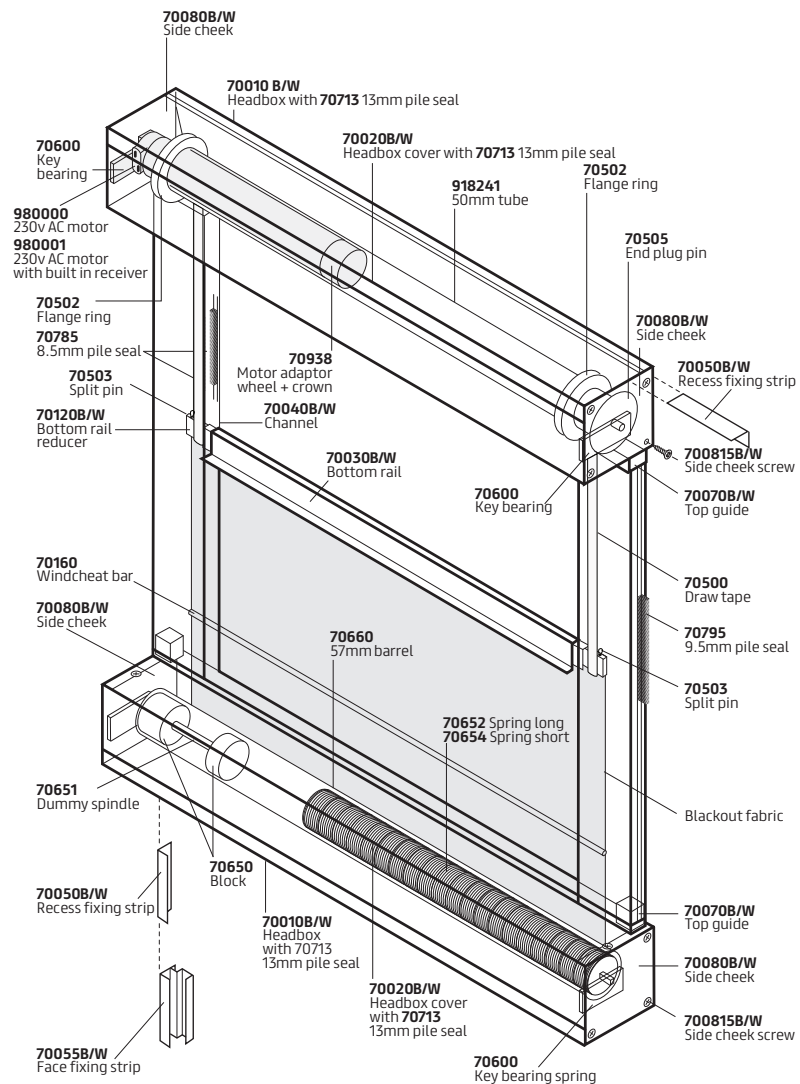

SKC77 Overhead Electric

SK Blackout Blinds

SKC77 Overhead Electric

Features:

The SK C77 electric overhead blackout unit with a Yewdale motor. All hardware in black powder-coated aluminium for face or recess fixing and enclosing 53mm and 57mm grooved aluminium barrels. Blackout fabric, with heavy duty bottom rail, is locked into a groove in the barrel and runs in 75mm side channels. Light-transfer baffles are within the side and bottom channels, and the side channels and head-box are fitted with pile-seal for light sealing. Fabric is mounted onto a sprung 57mm aluminium barrel whilst at the other end it is fitted to an aluminium bottom rail, attached to two draw tapes. These tapes are attached, between flanged guides, to the 53mm drive barrel, operated by a 230v AC Yewdale motor.

Options:

Remote and/or group control systems;
Available in any RAL colour.

Specification:

The SK C77 electric overhead blackout unit with 230v AC motor. Flame retardant blackout fabric from the SK range, on 57mm aluminium barrel with enclosed spring attached to aluminium bottom rail as standard. 53mm drive barrel connected to gear control crank mechanism operates blind by means of draw-tapes to the bottom bar. Black/white powder-coated aluminium headbox cassettes, side and bottom channels and bottom bar. Incorporating 230v AC motor.

Blackout Unit Profile Dimension Guide

Model	Cassette Size (HxD)	Barrel Size Ø	Side Channel Size (WxD)	Side cheek
SKC77	100 x 100mm	53 & 57mm	75 x 20mm	Metal

This product range comes with a full Lifetime Warranty as standard.