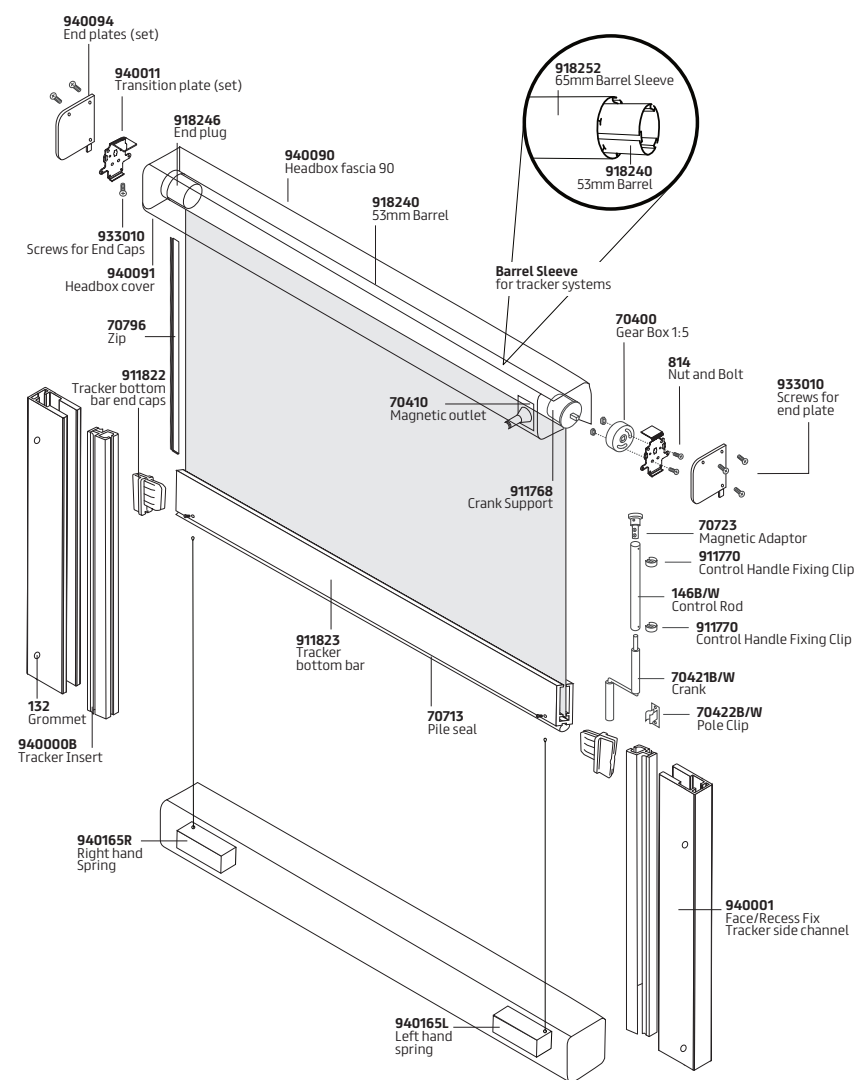

SK C56T Overhead Crank

SK Cassetted Blinds

SK C56T Overhead Crank

Features:

Smooth operation and complete control is what makes the SK C56T overhead cassetted blind so inspiring. The 1:5 gear control crank mechanism allows you to easily operate the blind, and the fabric is held in place in the side channels. This blind is drawn across the window by tensioned spring units on the bottom bar and the powder-coated aluminium headbox is slim and discreet, making it ideal for buildings looking for a stylish overhead blind. The C56T can be made to a maximum size of 3m X 3m.

Options:

Black or white hardware, fixed crank. It is recommended that only the following fabrics are used in conjunction with this product: Medway, Roach, Roe.

Specification:

The SK C56-90/120T overhead cassetted blind with Tracker Fabric Retaining System and crank control. Flame retardant fabric from the SK range, on a grooved 53/70mm aluminium barrel along with aluminium bottom bar as standard. The barrel, driven by a vandal resistant 1:5 gear control crank mechanism, operates the blind by means of tensioned spring units connected to the bottom bar. Twin black/white powder-coated aluminium headbox cassettes, side and bottom channels and bottom bar and incorporating a detachable crank handle.

Cassetted Blind Profile Dimension Guide

Model	Cassette Size (HxD)	Barrel Size Ø	Side Channel Size (WxD)
C56-90T	105 x 95mm	53mm	50 x 24.8mm
C56-120T	140 x 120mm	53 / 70mm	50 x 24.8mm

Some rippling may occur at the edges of the fabric.